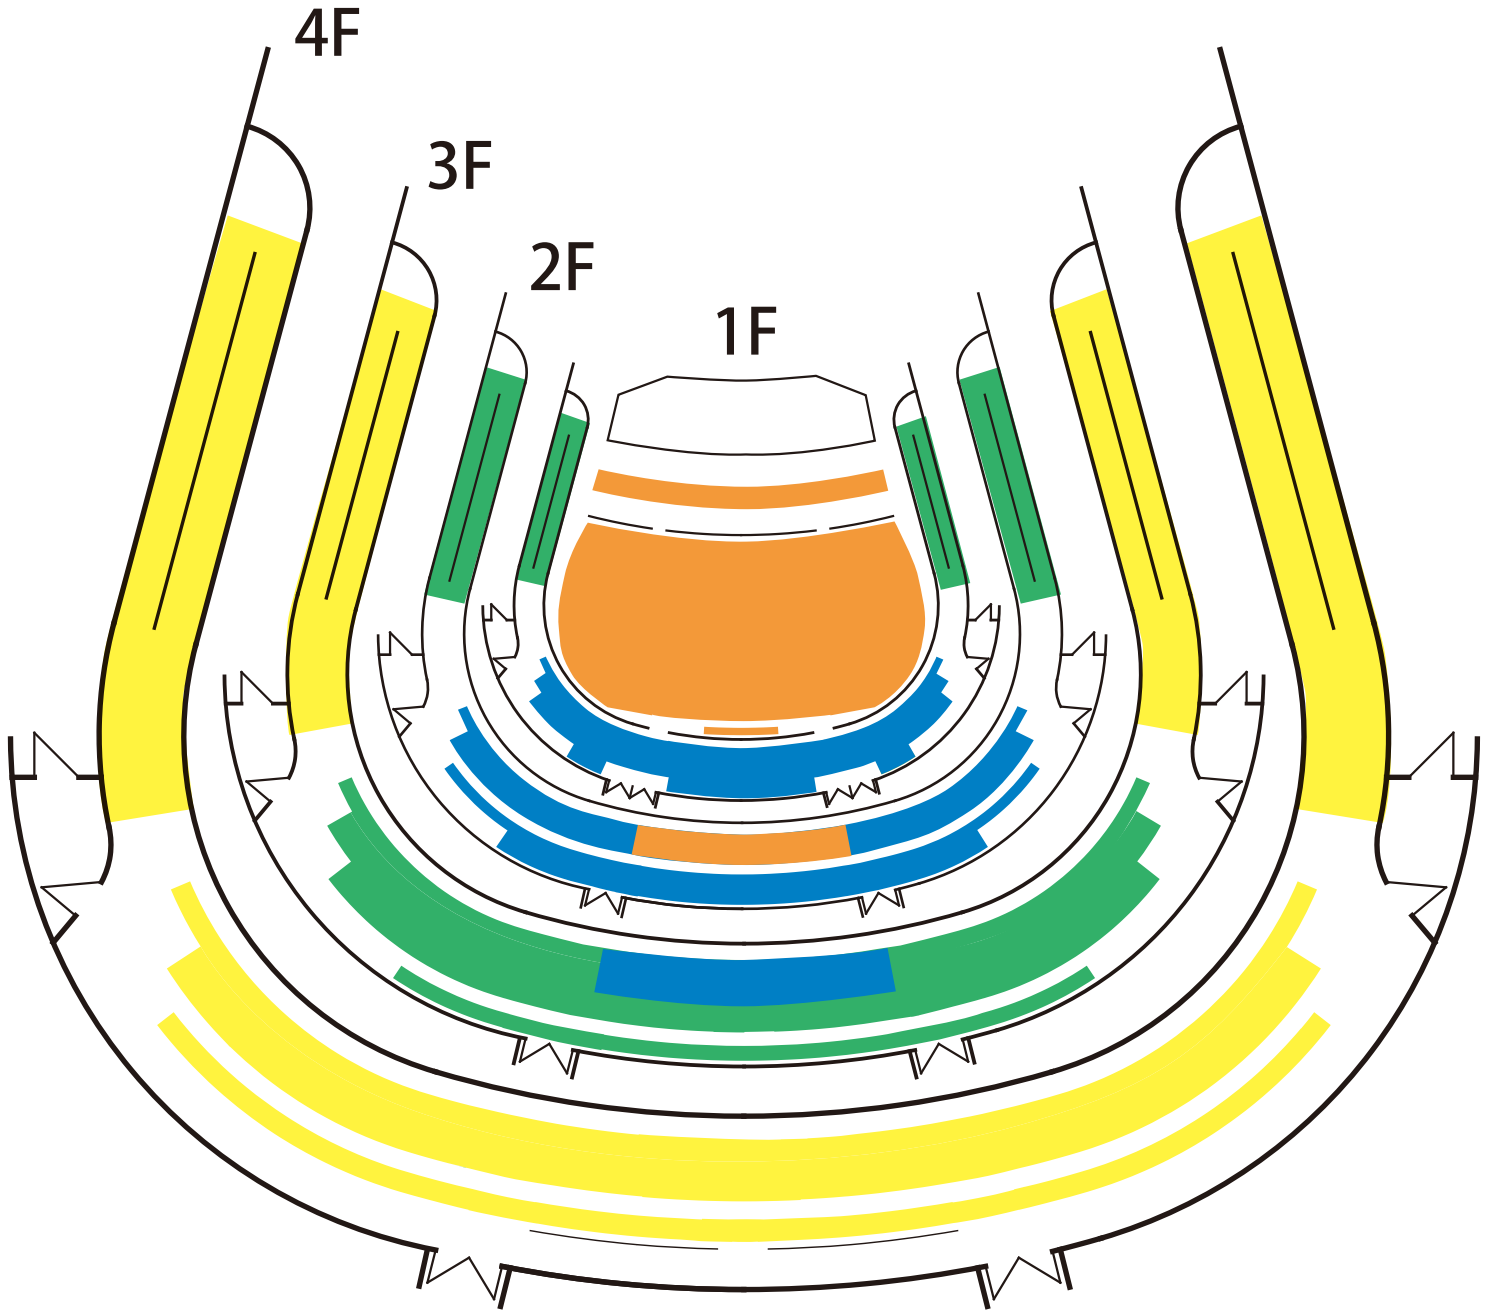

Orange S    Blue A    Green B    Yellow C

# Matsumoto Performing Arts Centre Main Hall

[Orchestra Concert with "Peter and the Wolf"]