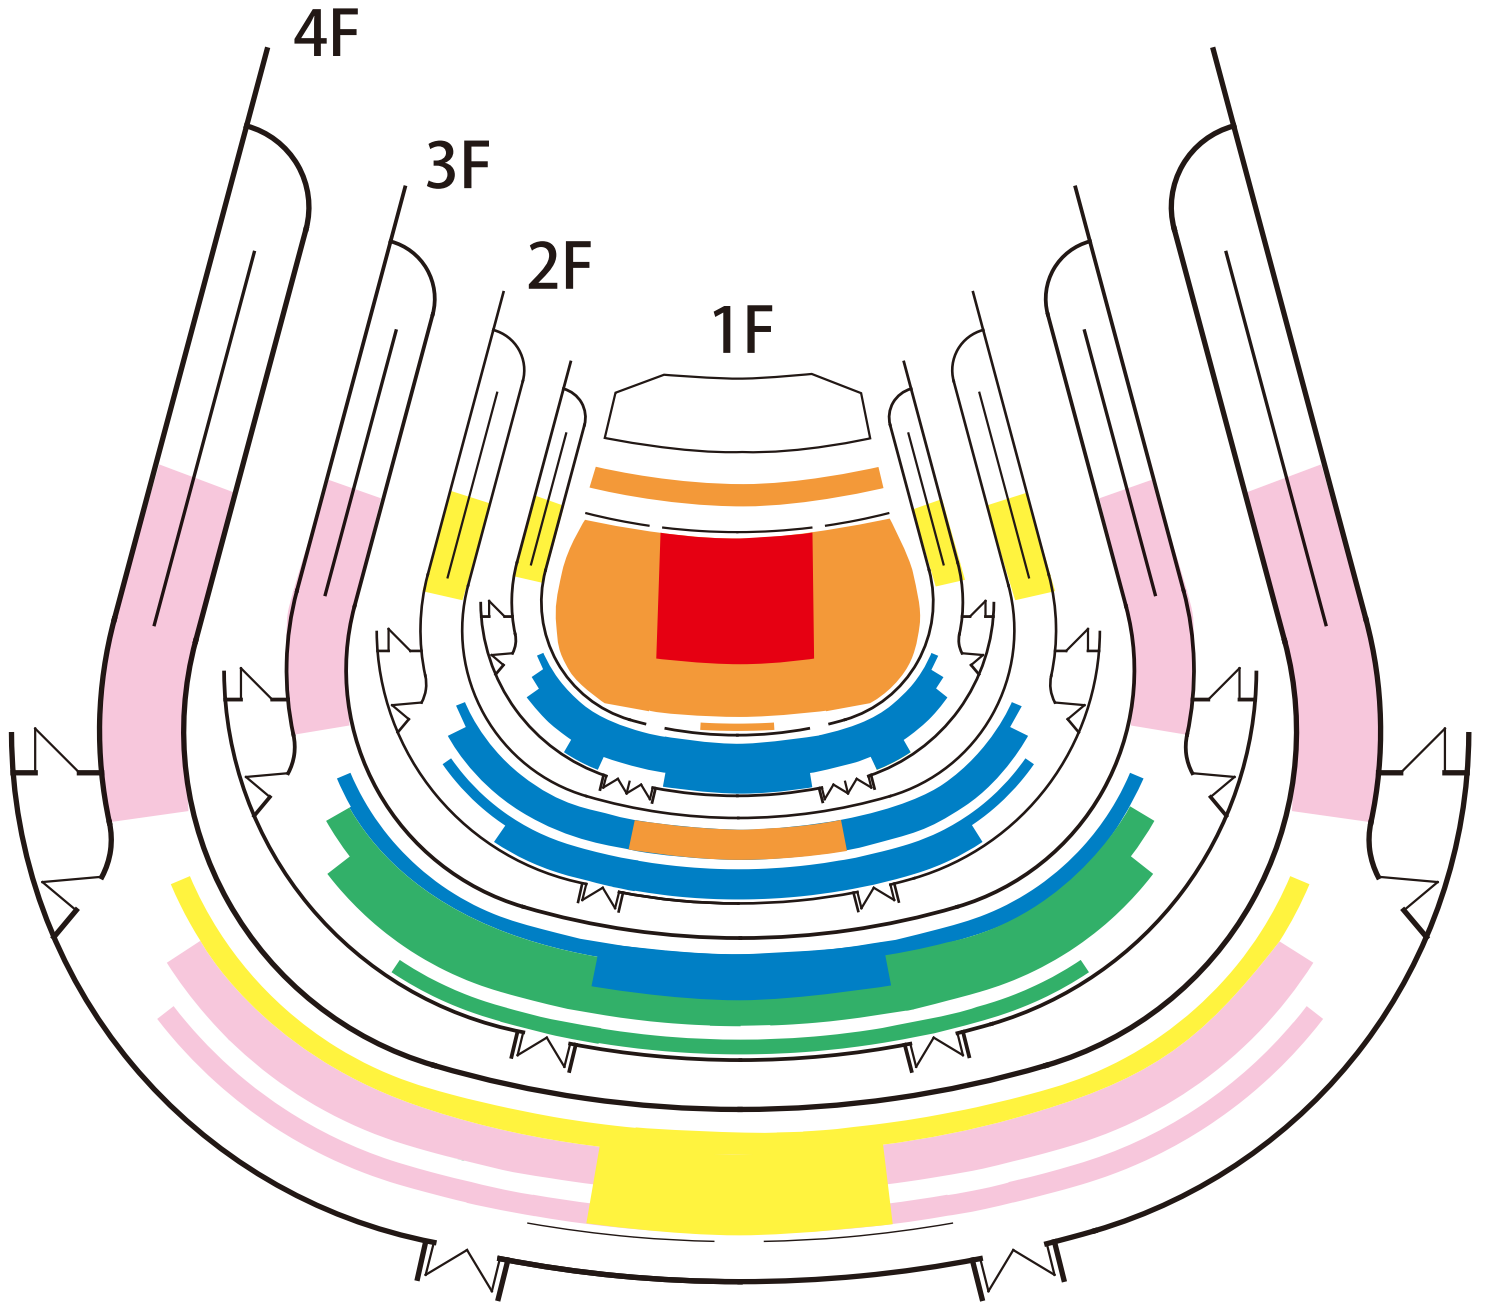

SS S A B C D

# Matsumoto Performing Arts Centre Main Hall

[Opera "Tchaikovsky : Eugene Onegin" ]