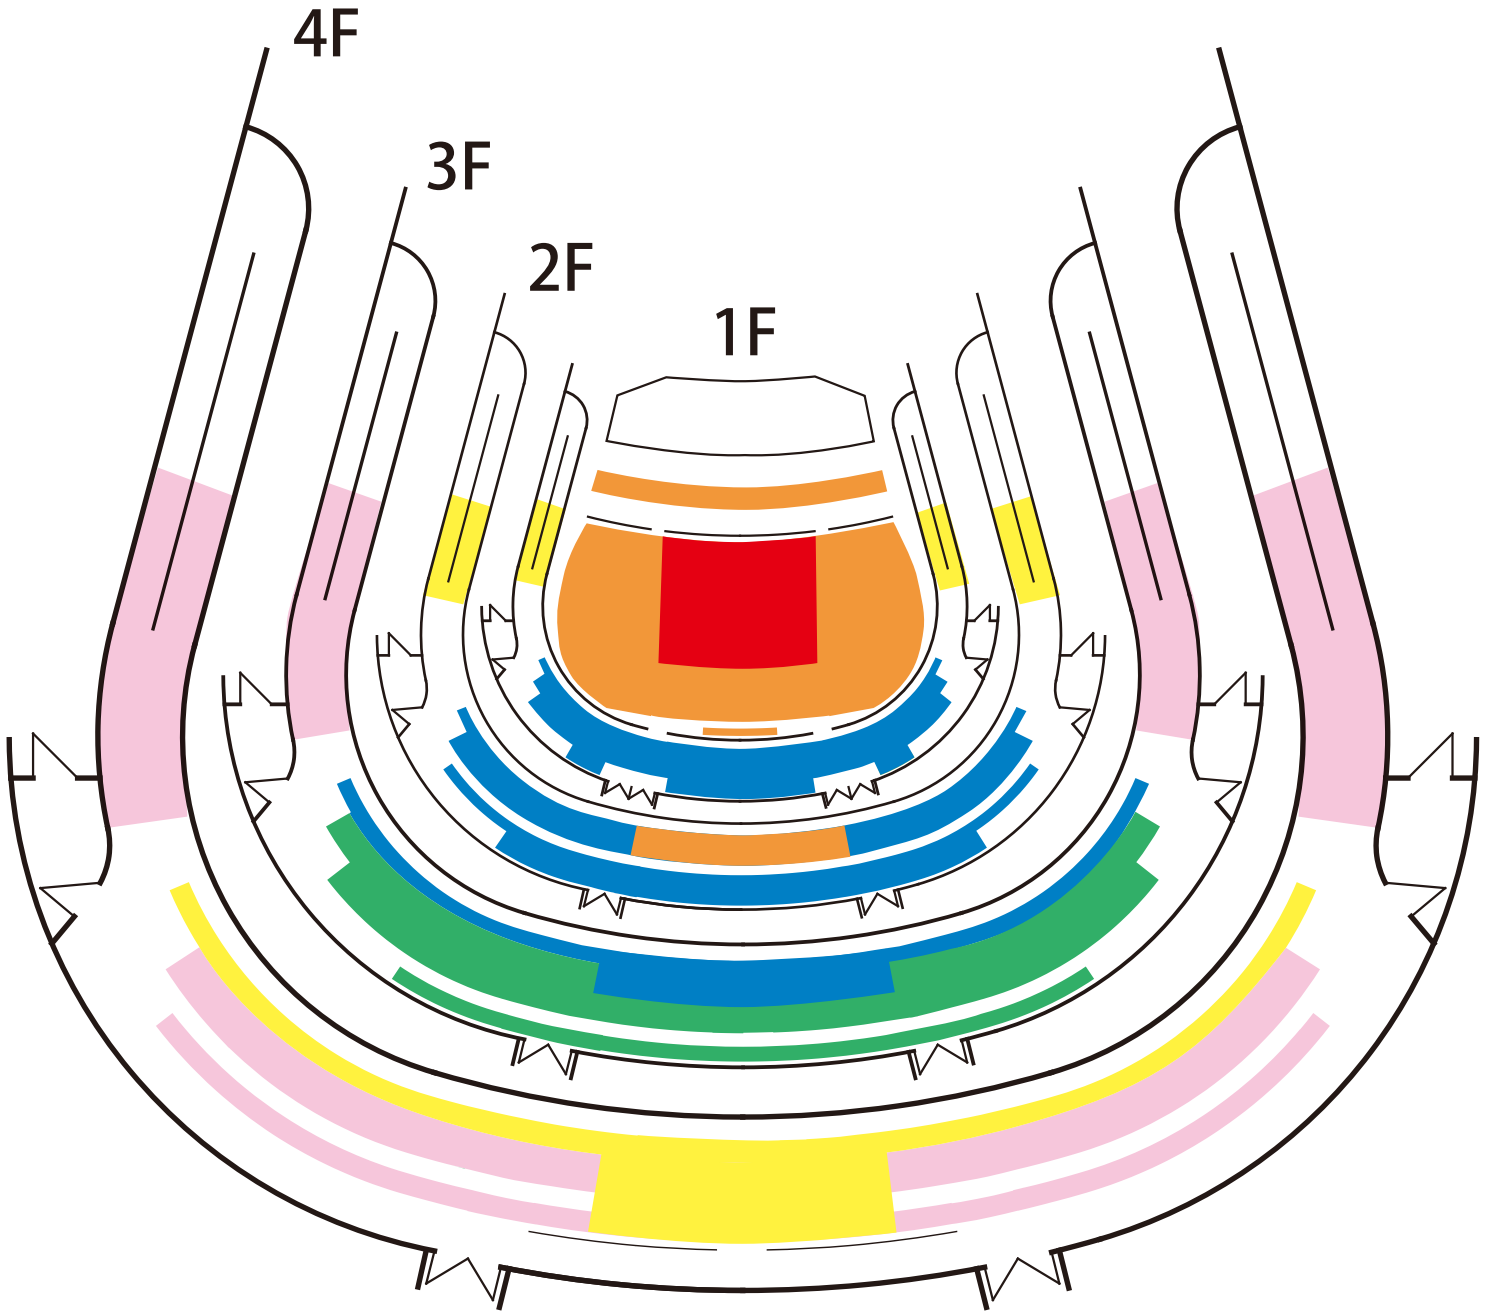

SS S A B C D

# Matsumoto Performing Arts Centre Main Hall

[Opera Mozart: "Le nozze di Figaro"]